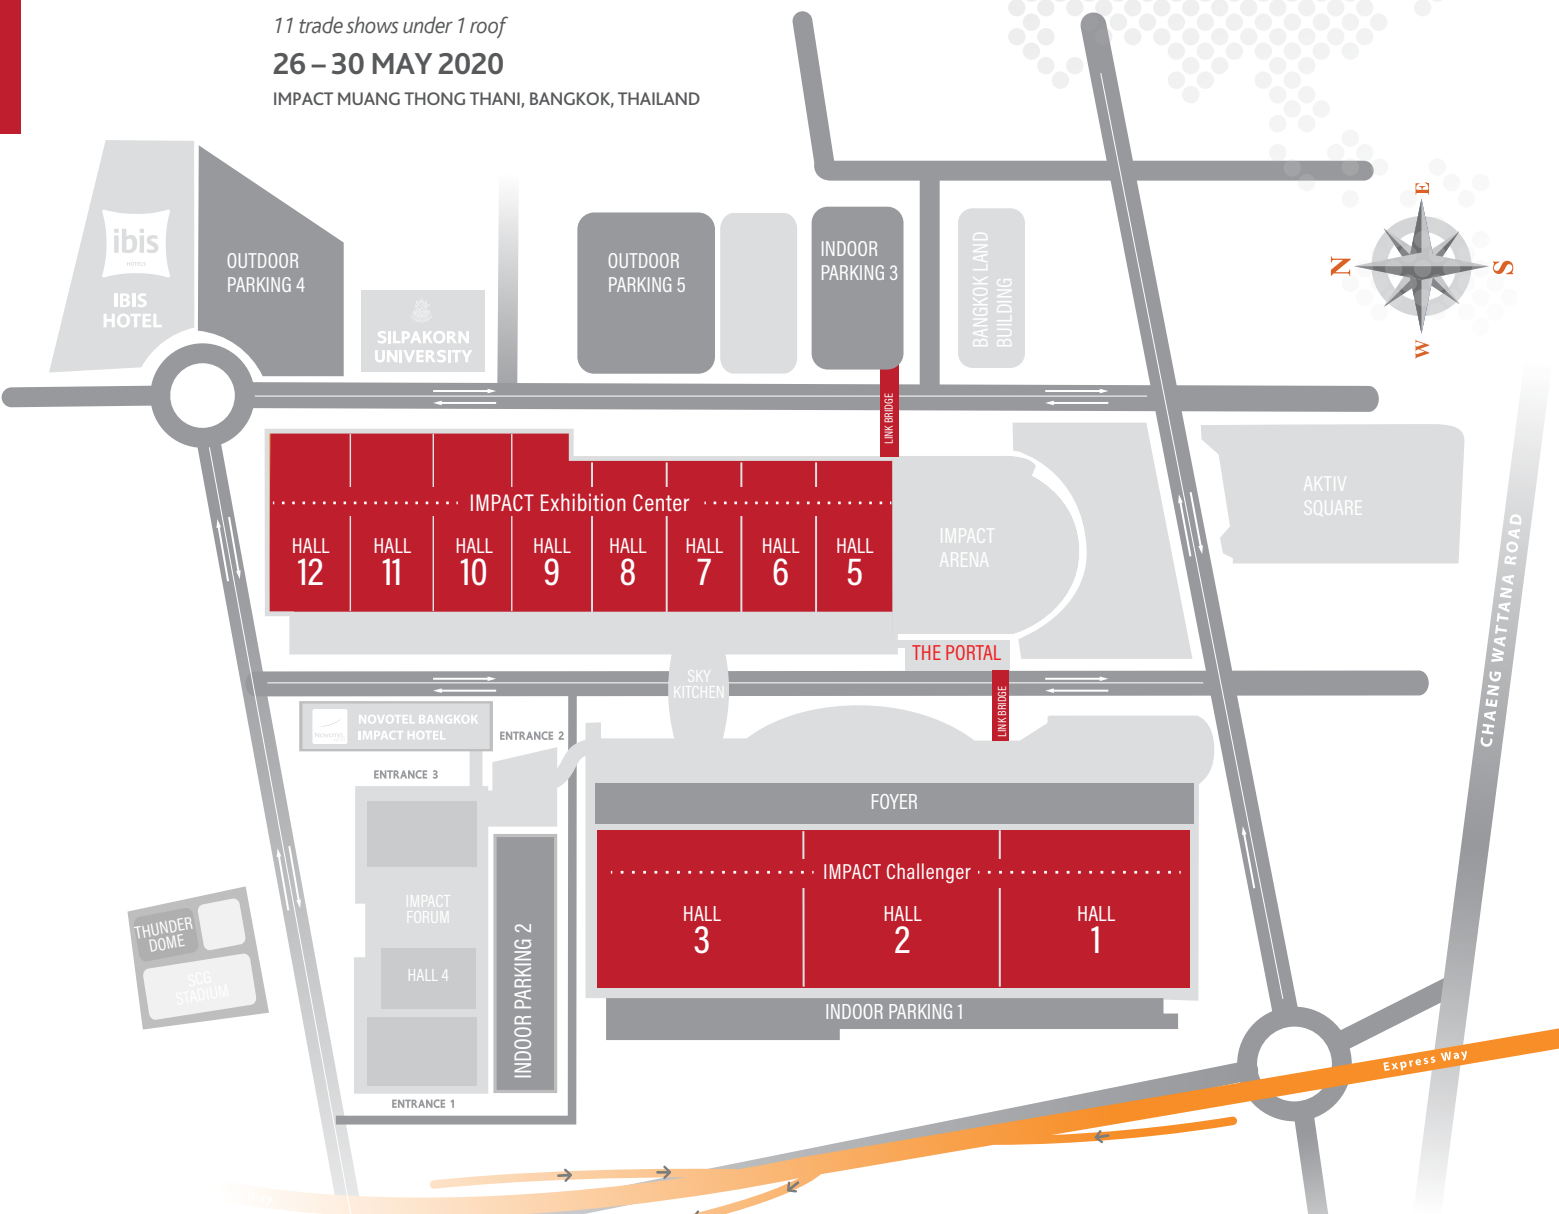

WE ARE NOW THAIFEX – ANUGA ASIA

11 trade shows under 1 roof

26 – 30 MAY 2020

IMPACT MUANG THONG THANI, BANGKOK, THAILAND

TRADE SHOWS

COFFEE & TEA

FOOD SERVICE

FOOD TECHNOLOGY

IMPACT CHALLENGER
HALL 1

DRINKS

SWEETS & CONFECTIONERY

MEAT

IMPACT CHALLENGER
HALL 2

FROZEN FOOD

FRUITS & VEGETABLES

RICE

SEAFOOD

IMPACT CHALLENGER
HALL 3

FINE FOOD

- Delicatessen, gourmet, and basic food and drinks
- International pavilions
- Thai importers and exporters

IMPACT EXHIBITION CENTER
HALL 5-12

SPECIAL SHOWS

THAIFEX*future*
FOOD EXPERIENCE+

THAIFEX
STARTUP

THAIFEX
TECH PAVILION

IMPACT CHALLENGER
HALL 1

THAIFEX
HALAL MARKET

THAIFEX
ORGANIC MARKET

IMPACT EXHIBITION CENTER
HALL 5

THAIFEX*taste*
INNOVATION SHOW

IMPACT EXHIBITION CENTER
HALL 5